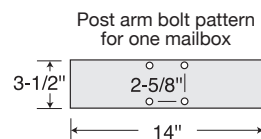

Deluxe post (#4872) with eagle rural mailboxes #4855E's (see pages 80-81) and optional custom numbers / letters (see page 105) displayed

Order rural mailboxes (see pages 76-81) and townhouse mailboxes (see pages 82-83) separately