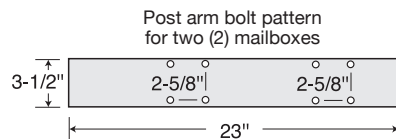

Order rural mailboxes (see pages 76-81) and townhouse mailboxes (see pages 82-83) separately

Deluxe post (#4874) with four (4) antique rural mailboxes #4850A's (see page 78) and optional custom numbers / letters (see page 105) displayed