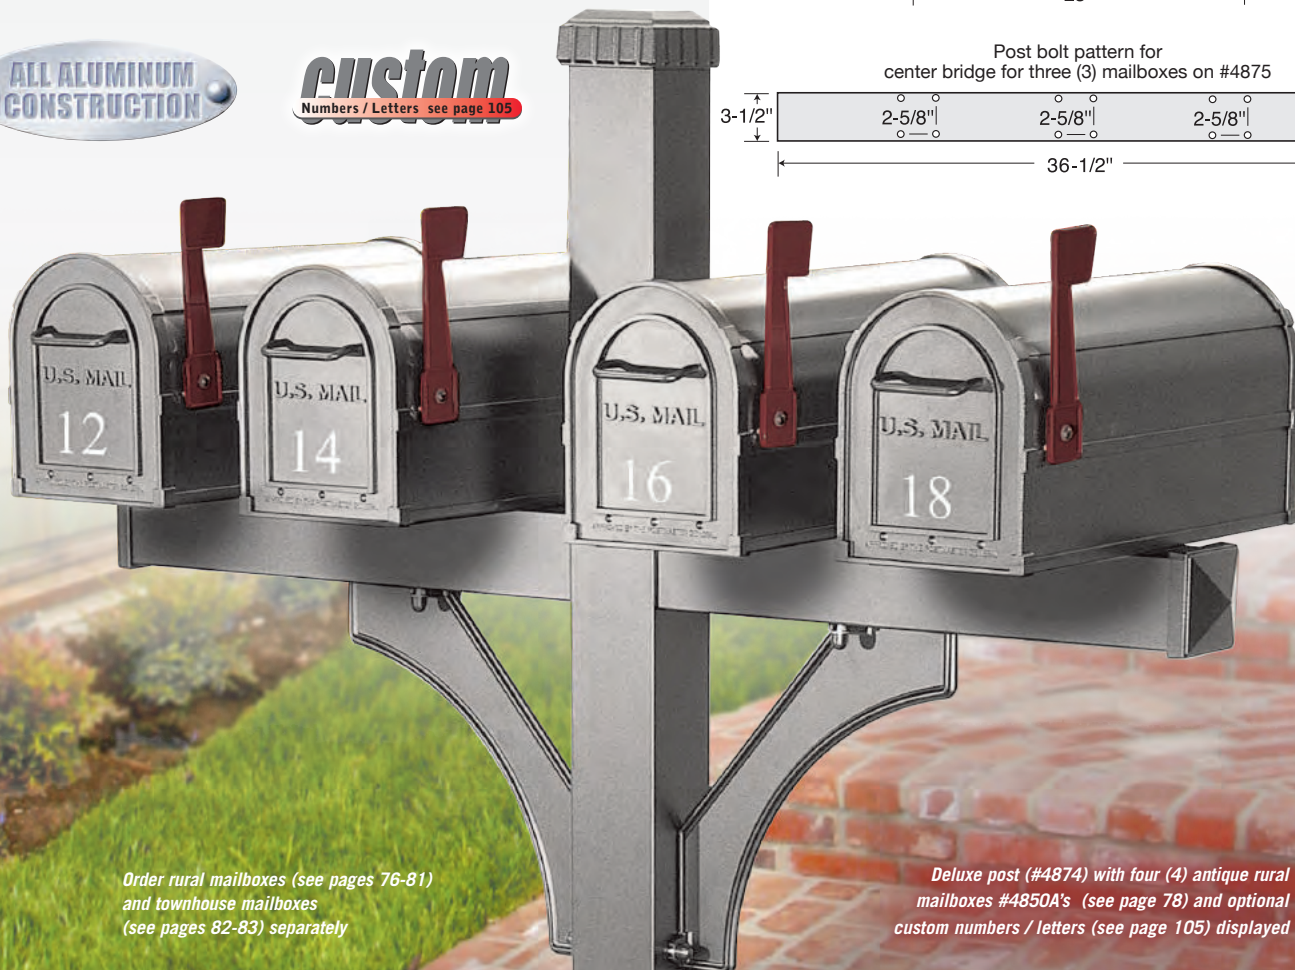

Order rural mailboxes (see pages 76-81) and townhouse mailboxes (see pages 82-83) separately

Deluxe post (#4874) with four (4) antique rural mailboxes #4850A's (see page 78) and optional custom numbers / letters (see page 105) displayed