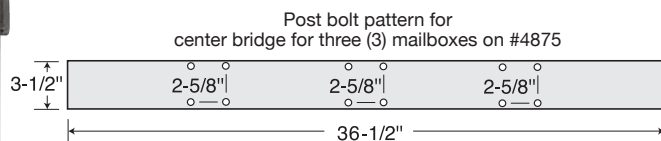

Order rural mailboxes (see pages 76-81) and townhouse mailboxes (see pages 82-83) separately

Deluxe post (#4874) with four (4) antique rural mailboxes #4850A's (see page 78) and optional custom numbers / letters (see page 105) displayed