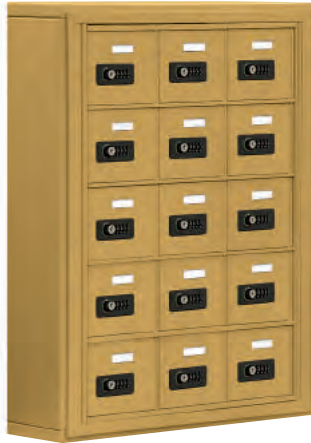

For units with front access panel - see pages 108-109

19055-15

5" deep surface mounted unit with resettable combination locks displayed