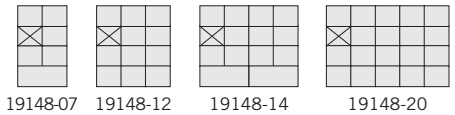

7 DOOR HIGH UNITS - 42" H

6 DOOR HIGH UNITS - 36 1/2" H

5 DOOR HIGH UNITS - 31" H

4 DOOR HIGH UNITS - 25 1/2" H

3 DOOR HIGH UNITS - 20" H

¹ Specify aluminum bronze gold sandstone

² Specify - surface or recessed mounted