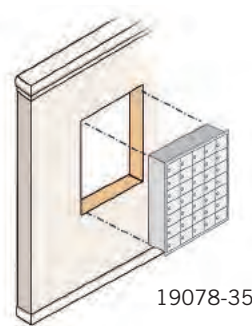

RECESSED MOUNTED

Model displayed:
(1) 19078-35

Recessed mounted units fit into a rough opening and are secured with mounting hardware (not included) through the back or side panels. Recessed mounted units feature a fully integrated flanged collar which fits over the rough opening.

Note: The rough opening for recessed mounted cell phone lockers is 2-1/4" less than the surface mounted unit's width, 2-1/4" less than the unit's height and equal to the unit's depth.