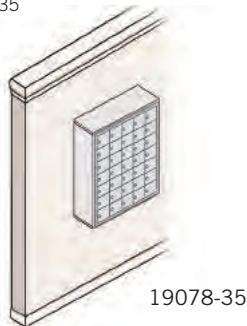

CELL PHONE LOCKER SAMPLE INSTALLATIONS

SURFACE MOUNTED

Model displayed:
(1) 19078-35

Surface mounted units mount directly to a flat surface and are secured with mounting hardware (not included) through the back panel.