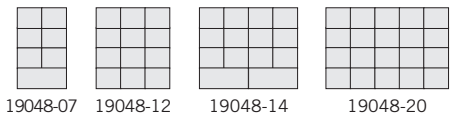

7 DOOR HIGH UNITS - 42" H

6 DOOR HIGH UNITS - 36 1/2" H

5 DOOR HIGH UNITS - 31" H

4 DOOR HIGH UNITS - 25 1/2" H

3 DOOR HIGH UNITS - 20" H

¹ Specify  aluminum  bronze  gold  sandstone

² Specify - surface or recessed mounted