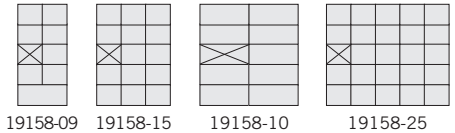

5 DOOR HIGH UNITS - 31" H