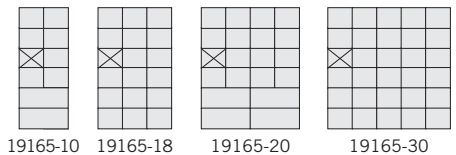

6 DOOR HIGH UNITS - 36 1/2" H