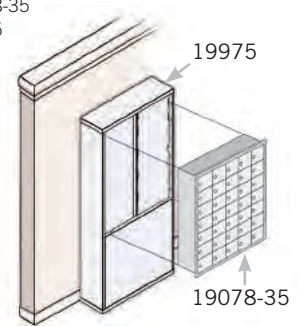

FREE-STANDING ENCLOSURE

Models displayed:
(1) 19078-35
(1) 19975

Free-standing cell phone locker enclosures mount to the ground with mounting hardware (not included).

Note: Order 5" or 8" depth recessed mounted cell phone lockers separately.