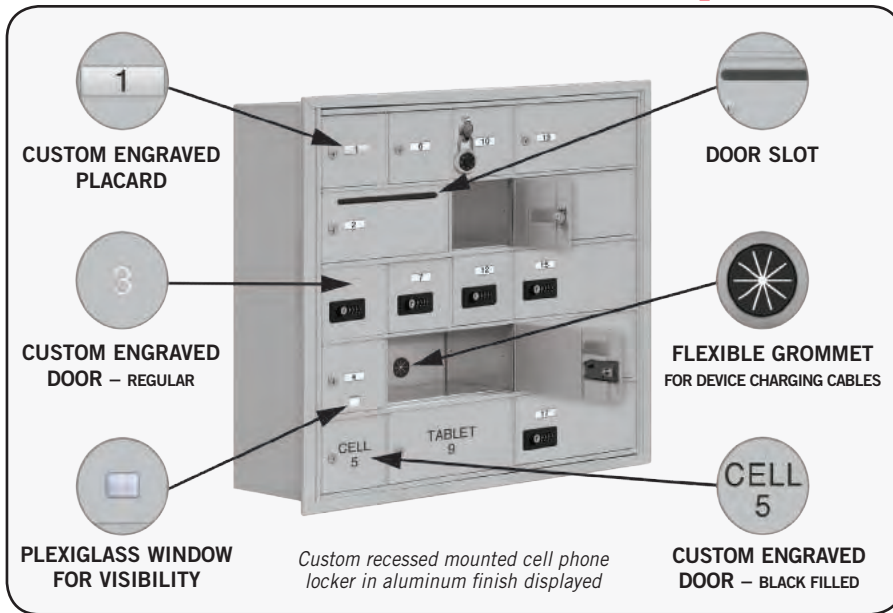

19955

order recessed mounted cell phone lockers separately - see pages 106-109

Note: It is recommended that all free-standing enclosures be wall and/or floor anchored.

Convenient when wall mounted applications are unavailable

¹ Specify

aluminum

bronze

gold

sandstone

Volume Discount Pricing Available at Mailboxes.com!

Cell Phone Locker Options & Locks

Custom recessed mounted cell phone locker in aluminum finish displayed

STANDARD FEATURES

Each cell phone locker features plastic card holders for door identification and either master keyed locks or resettable combination locks.

PLASTIC CARD HOLDER

- Replacement clear plastic card holder 2" W x 5/8" H (#19997 - \$3.00)