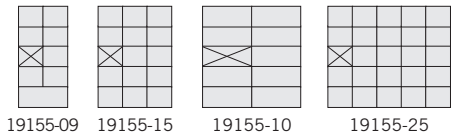

5 DOOR HIGH UNITS - 31" H