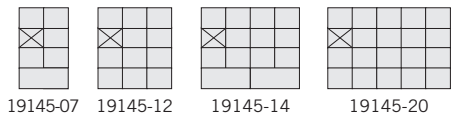

7 DOOR HIGH UNITS - 42" H

6 DOOR HIGH UNITS - 36 1/2" H

5 DOOR HIGH UNITS - 31" H

4 DOOR HIGH UNITS - 25 1/2" H

3 DOOR HIGH UNITS - 20" H

¹ Specify - surface or recessed mounted
² Specify - master keyed locks or resettable combination locks