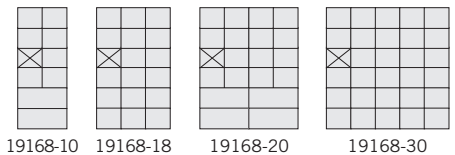

6 DOOR HIGH UNITS - 36 1/2" H