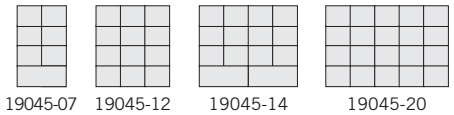

7 DOOR HIGH UNITS - 42" H

6 DOOR HIGH UNITS - 36 1/2" H

5 DOOR HIGH UNITS - 31" H

4 DOOR HIGH UNITS - 25 1/2" H

3 DOOR HIGH UNITS - 20" H

¹ Specify  aluminum  bronze  gold  sandstone

² Specify - surface or recessed mounted