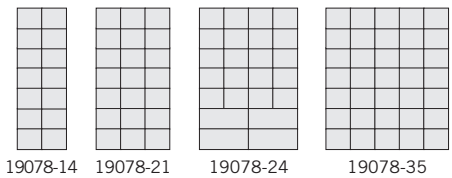

7 DOOR HIGH UNITS - 42" H