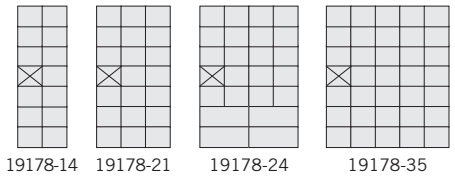

7 DOOR HIGH UNITS - 42" H